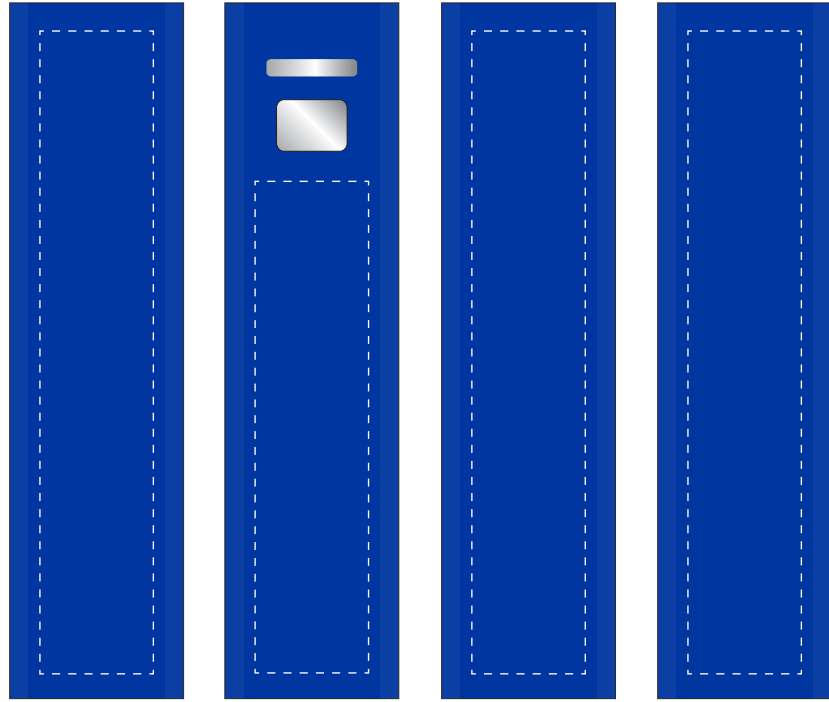

Your Ref:	Quantity:	Product Code: ZC2130
Our Ref:	Version: 1	Product Colour: BLUE

PRINTING CONCERNS:

PRODUCT INFO:

We stock this item in the following colours

PANTONE REFERENCE(S)

● Engrave

ARTWORK SCALE 100%

Product Image for visualisation
- colours may vary

LEFT SIDE

FRONT

RIGHT SIDE

BACK

ARTWORK SCALE 100%
Max print area: 65mm x 15mm

ARTWORK SCALE 100%
Max print area: 85mm x 15mm

The dashed line is to demonstrate print area and will not appear on your printed item